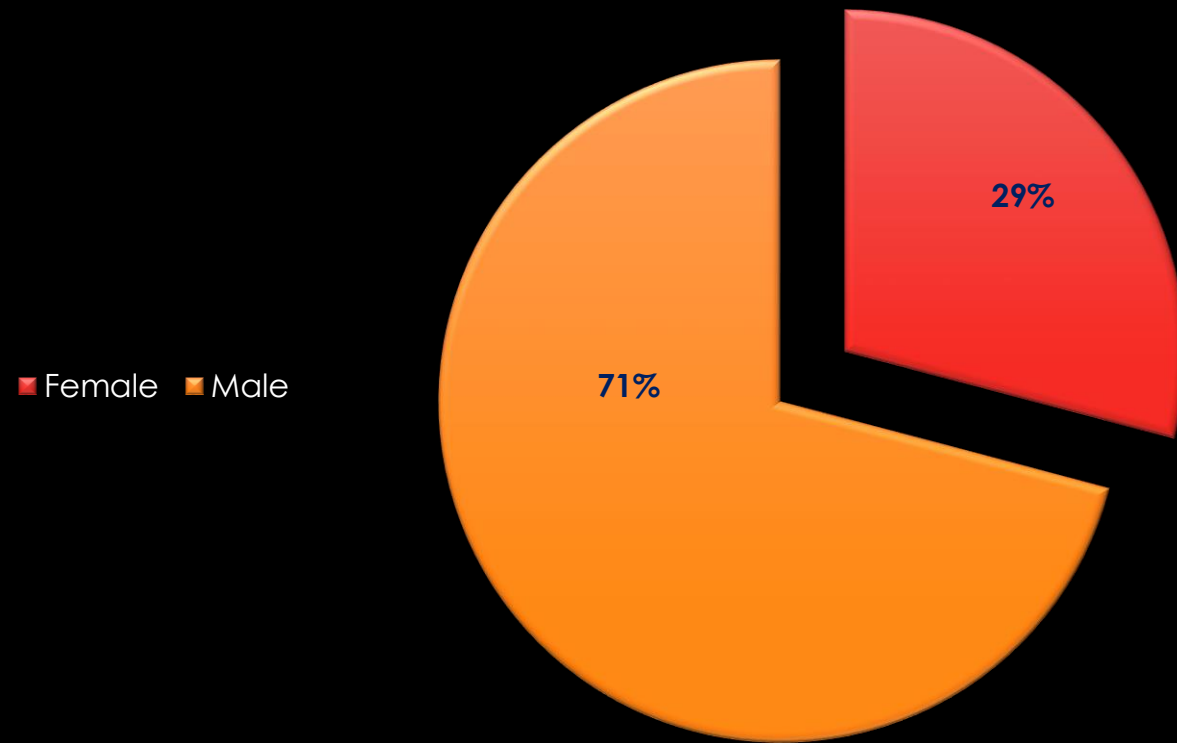

ENTERTAINMENT REGISTRY STATISTICAL UPDATE

March 27 – April 30, 2020

Gender Breakdown of E-Registry

Top 10 Individual Professions

DOB Breakdown of registrants

■ 1940s ■ 1950s ■ 1960s ■ 1970s ■ 1980s ■ 1990s ■ 2000s