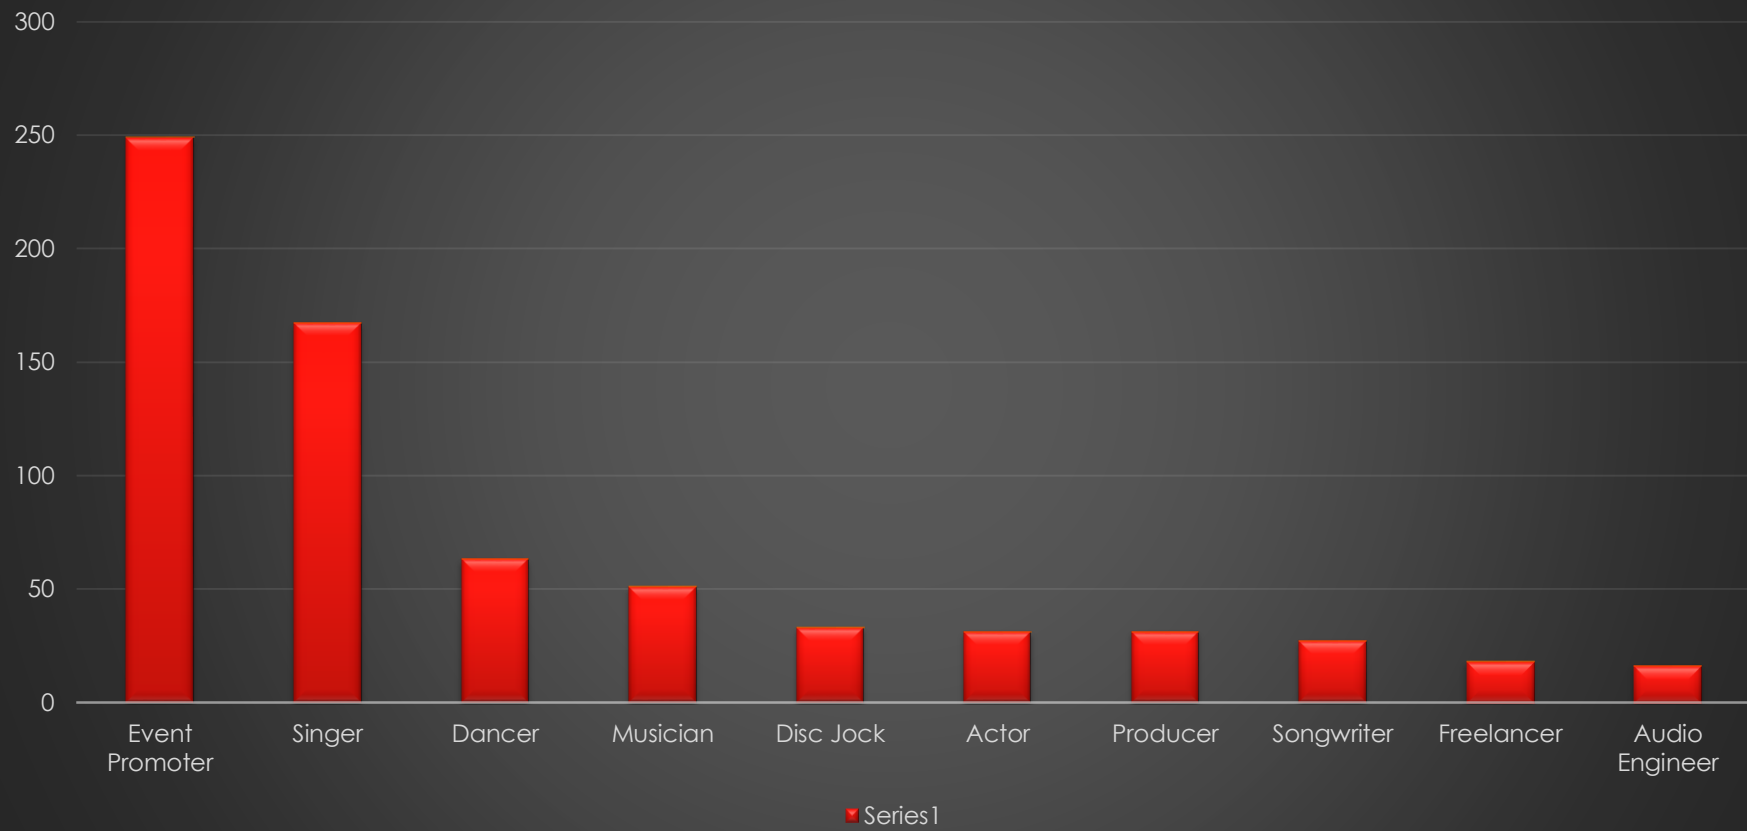

ENTERTAINMENT REGISTRY STATISTICAL UPDATE

March 27 – April 30, 2020

Gender Breakdown of E-Registry

Top 10 Individual Professions

DOB Breakdown of registrants

■ 1940s ■ 1950s ■ 1960s ■ 1970s ■ 1980s ■ 1990s ■ 2000s

PARISH BREAKDOWN