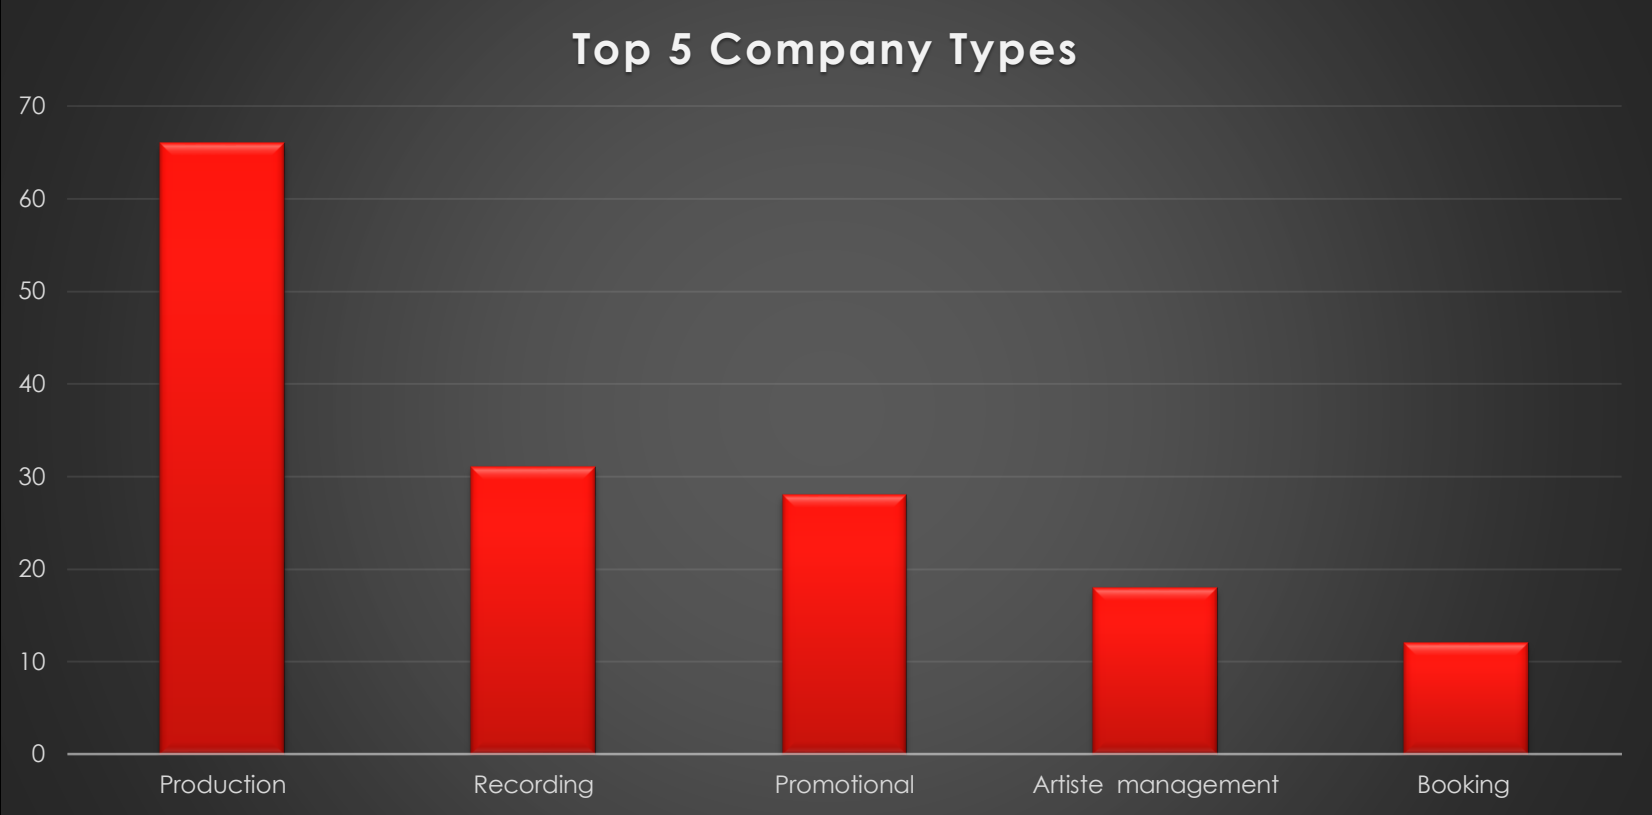

ENTERTAINMENT REGISTRY STATISTICAL UPDATE

March 27 – April 30, 2020

Gender Breakdown of E-Registry

Top 10 Individual Professions

DOB Breakdown of registrants

■ 1940s ■ 1950s ■ 1960s ■ 1970s ■ 1980s ■ 1990s ■ 2000s