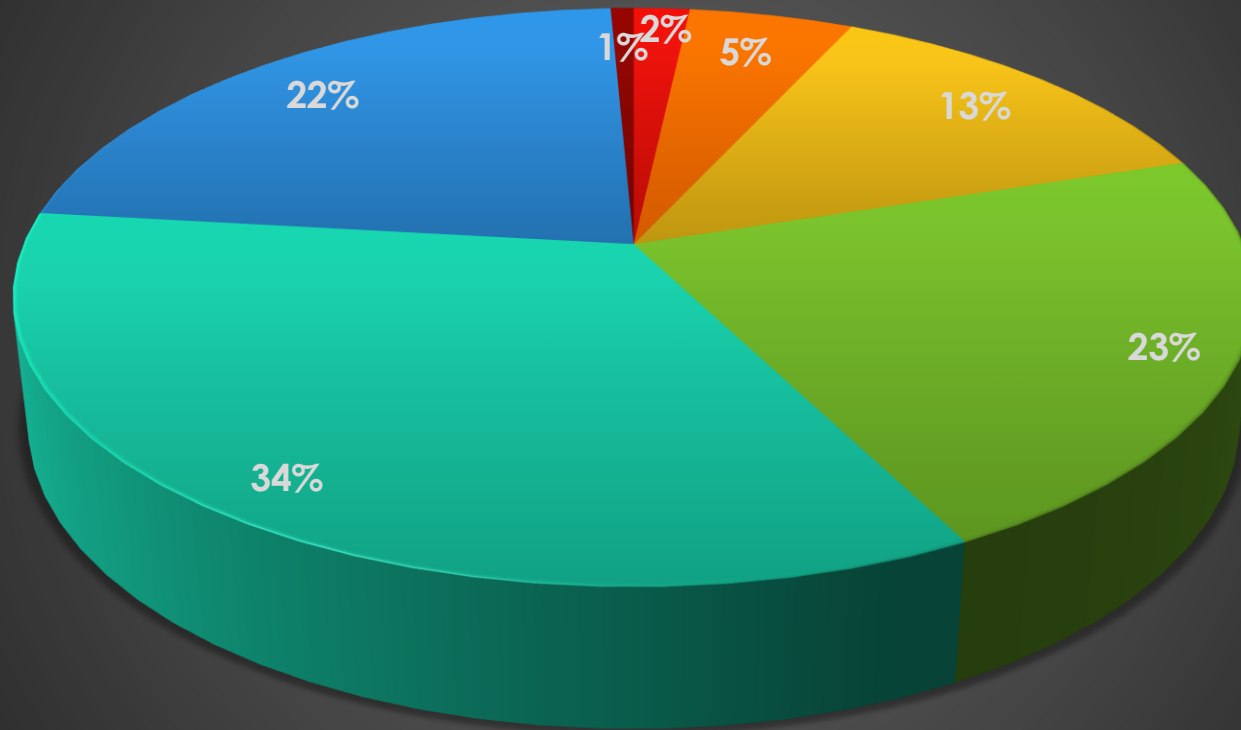

ENTERTAINMENT REGISTRY STATISTICAL UPDATE

March 27 – April 30, 2020

Gender Breakdown of E-Registry

Top 10 Individual Professions

DOB Breakdown of registrants

■ 1940s ■ 1950s ■ 1960s ■ 1970s ■ 1980s ■ 1990s ■ 2000s

PARISH BREAKDOWN